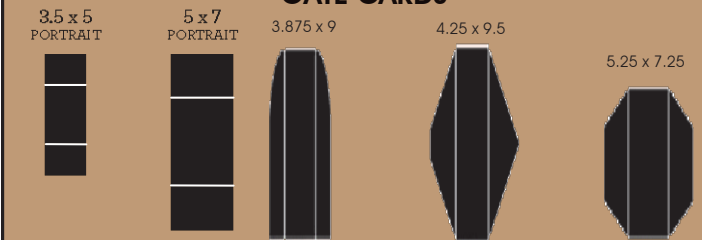

Going

Postal

DESIGNS

Pocket & Card Sizes

Z CARDS

POCKET CARDS

FOLD OVER CARDS

ENVELOPPERS/POUCHETTES

JACKETS

GATE CARDS

INDEX CARDS

Going

Postal

DESIGNS

Pocket & Card Sizes

POCKETFOLDS

4 x 5 SIGNATURE LANDSCAPE	4 x 5 SIGNATURE PORTRAIT	5 x 5 SIGNATURE	5 x 7 SIGNATURE LANDSCAPE	5 x 7 SIGNATURE PORTRAIT	4 x 9 SIGNATURE LANDSCAPE	4 x 5 BOOKLET LANDSCAPE	5 x 5 BOOKLET	7 x 7 CLASSIC	6 x 9 CLASSIC LANDSCAPE
5 x 5 SIGNATURE SIDE		5 x 7 SIGNATURE SIDE LANDSCAPE		5.25 x 7.25		5.25 x 7.25		3.0625 x 6.25	
Dual Pocket 5.25 x 5.25				6.25 x 6.25					