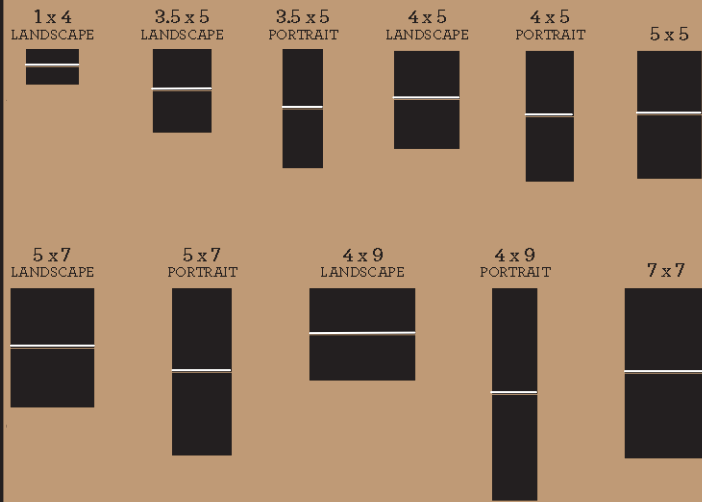

Going

Postal

DESIGNS

Pocket & Card Sizes

Z CARDS

POCKET CARDS

FOLD OVER CARDS

ENVELOPPERS/POUCHETTES

JACKETS

GATE CARDS

INDEX CARDS

Going

Postal

DESIGNS

Pocket & Card Sizes

POCKETFOLDS

4 x 5 SIGNATURE LANDSCAPE	4 x 5 SIGNATURE PORTRAIT	5 x 5 SIGNATURE	5 x 7 SIGNATURE LANDSCAPE	5 x 7 SIGNATURE PORTRAIT	4 x 9 SIGNATURE LANDSCAPE	4 x 5 BOOKLET LANDSCAPE	5 x 5 BOOKLET	7 x 7 CLASSIC	6 x 9 CLASSIC LANDSCAPE
5 x 5 SIGNATURE SIDE		5 x 7 SIGNATURE SIDE LANDSCAPE		5.25 x 7.25		5.25 x 7.25		3.0625 x 6.25	
Dual Pocket 5.25 x 5.25				6.25 x 6.25					

TWIST CARDS

5 x 5	5 x 7 PORTRAIT	5 x 7 LANDSCAPE