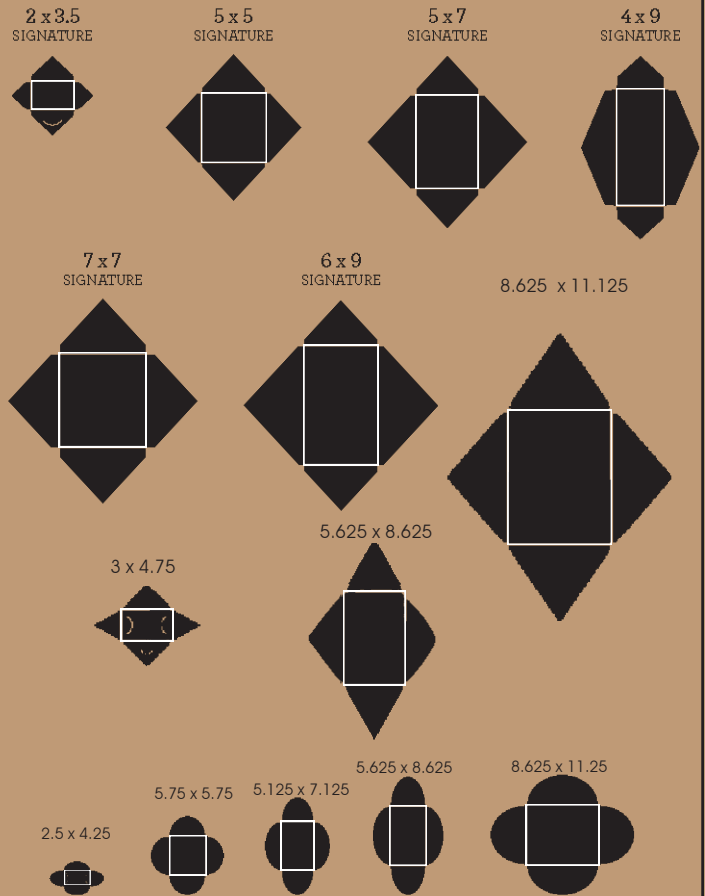

Going

Postal

DESIGNS

Pocket & Card Sizes

Z CARDS

POCKET CARDS

FOLD OVER CARDS

ENVELOPPERS/POUCHETTES

JACKETS

GATE CARDS

INDEX CARDS

Going

Postal

DESIGNS

Pocket & Card Sizes

POCKETFOLDS

4 x 5 SIGNATURE LANDSCAPE	4 x 5 SIGNATURE PORTRAIT	5 x 5 SIGNATURE	5 x 7 SIGNATURE LANDSCAPE	5 x 7 SIGNATURE PORTRAIT	4 x 9 SIGNATURE LANDSCAPE	4 x 5 BOOKLET LANDSCAPE	5 x 5 BOOKLET	7 x 7 CLASSIC	6 x 9 CLASSIC LANDSCAPE
5 x 5 SIGNATURE SIDE		5 x 7 SIGNATURE SIDE LANDSCAPE		5.25 x 7.25		5.25 x 7.25		3.0625 x 6.25	
Dual Pocket 5.25 x 5.25				6.25 x 6.25					

TWIST CARDS

5 x 5	5 x 7 PORTRAIT	5 x 7 LANDSCAPE